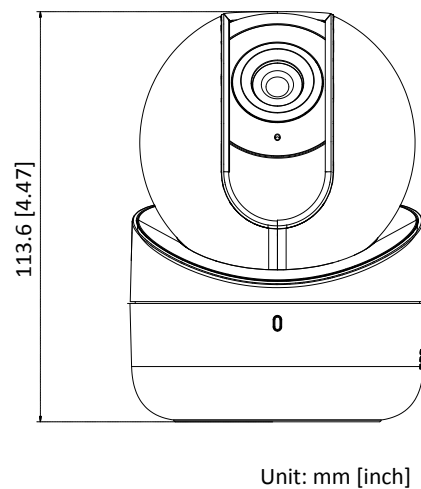

On-board Storage	Built-in microSD/SDHC/SDXC slot, up to 128 GB
Audio Interface	1 build-in microphone, 1 build-in speaker
Reset	Yes
Wi-Fi	
Wireless Standards	IEEE802.11b, 802.11g, 802.11n
Frequency Range	2.4 GHz - 2.4835 GHz
Channel Bandwidth	20/40MHz Support
Protocols	802.11b: CCK, QPSK, BPSK, 802.11g/n: OFDM
Security	64/128-bit WEP, WPA/WPA2, WPA-PSK/WPA2-PSK, WPS
Transfer Rates	11b: 11Mbps, 11g: 54Mbps, 11n: up to 150Mbps
Wireless Range	50 meters (The performance varies based on actual environment)
General	
Operating Conditions	-10 °C to 40°C (14 °F to 104 °F), Humidity 95% or less (non-condensing)
Power Supply	DC 5V ± 10 %, micro USB interface
Current	Max. 1.4A
Power Consumption	Max. 7W
IR Range	Up to 5 meters
Material	Plastic
Memory Card	DS-2CV2Q01FD-IW: no memory card included DS-2CV2Q01FD-IW/16G-T: includes a 16 GB memory card DS-2CV2Q01FD-IW/32G-T: includes a 32 GB memory card DS-2CV2Q01FD-IW/64G-T: includes a 64 GB memory card
Dimensions	Φ 82.4 × 113.6 mm (Φ 3.25" × 4.47")
Weight (include package)	Approx. 510g (1.12 lb)

Ordering Models

DS-2CV2Q01FD-IW, DS-2CV2Q01FD-IW/16G-T, DS-2CV2Q01FD-IW/32G-T, DS-2CV2Q01FD-IW/64G-T

Dimensions