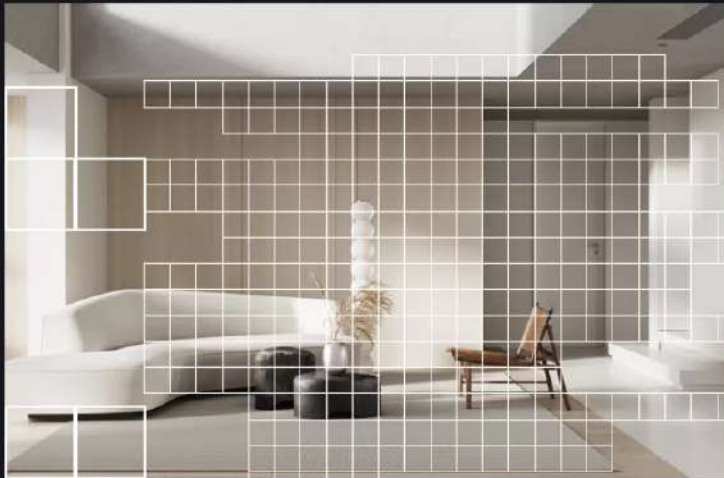

## H.264+ high compression ratio

Improve image quality, save storage space, and transmit more efficiently

Storage space of H.264 and H.264+

H.264

H.264+

## Human framing and tracking

The camera frames detected human figure, and move with the human, tracking the position of the human in real time.

## 4 .0 Megapixels Full HD, farewell blur

2560×1440P video playback, capture more detail and the image is more clear

1080P

4MP